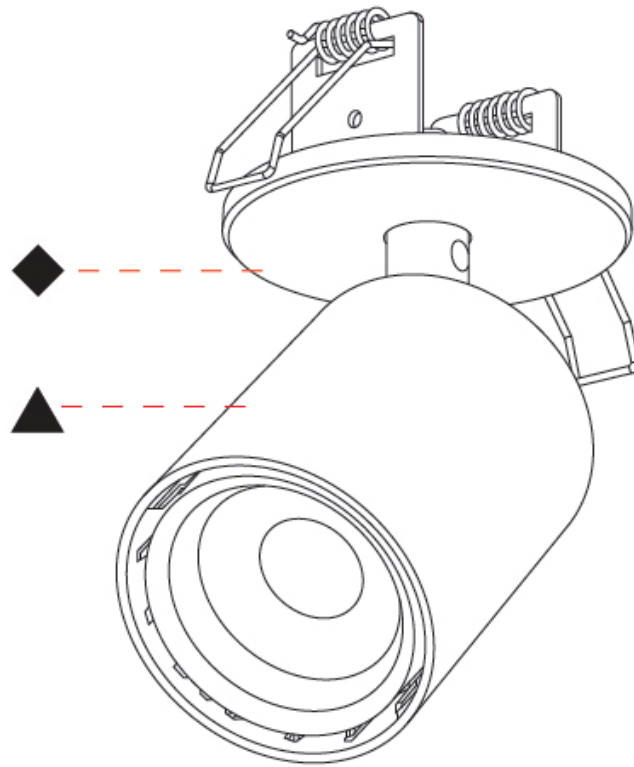

A3D343-

PROJECT

TYPE

SPECIFIER

QUANTITY

DATE

A